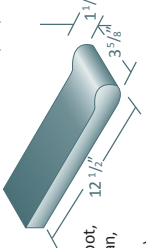

Safety Grip Bullnose - 3 5/8 x 1 1/4 x 12 1/2"

Unit Weight: 5.0 lbs. Solid

Pallet Weight: 1,613 lbs.

Available Colors: Brown Flashed, Burgundy, Dark Iron Spot, Light Iron Spot, Medium Iron Spot, Red Flashed, Rose Tan, Royal Salthilo, Sterling Grey, Sunset Red, and Pueblo

Coverage: 3.0 Units per lineal foot (using 3/8" grout line)