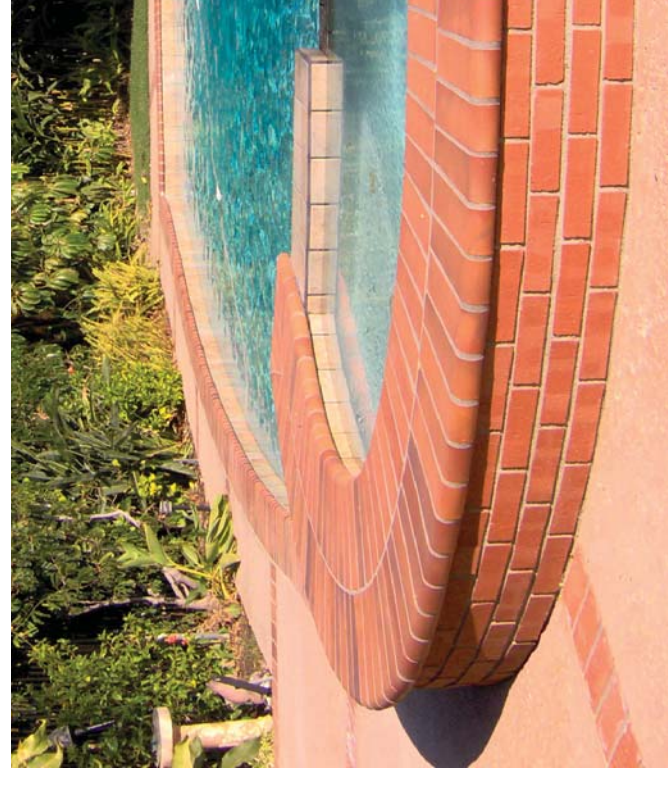

Capella Wallcaps

Piano Wallcaps

Pacific Clay Brick Products

Quality Products Since 1892

14741 Lake Street Lake Elsinore, CA 92530

phone: 951.674.2131

fax: 951.674.6383

www.pacificclay.com

*Manufactured and Manufactured Used - white only are not recommended to be used around pools.

Custom Colors and sizes available (minimum order quantities apply).

Call Pacific Clay for literature on our full family of products such as Bullnose, Face Brick, and Thin Line.

Bricks in this brochure were photographed and printed to match the original brick as closely as possible;

however, production runs vary slightly in color. Color ranges occur in each production run.

Pacific Clay's colors are produced from natural clays - color ranges are inherent in the product and should be

sampled accordingly. Weights listed are averages; individual bricks may vary in dimension and weight while

maintaining accordance with ASTM specifications.

Pacific Clay Products maintains the right to revise packaging and products inventoried.

Standard colors available for all products listed below (except Retrofit Bullnose, ProFinish and Capella Wallcaps): Brown Flashed, Burgundy, Dark Iron Spot, Light Iron Spot, Manufactured Used, Manufactured Used White Only, Medium Iron Spot, Pueblo, Red Flashed, Rose Tan, Royal Salthilo, Sterling Grey and Sunset Red.

All Bullnose meet or exceed the requirements of ASTM C-902 and are Die Skin in texture.