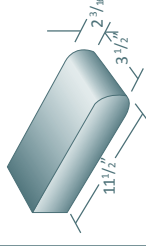

12" Bullnose - 3 1/2 x 2 3/16 x 11 1/2"