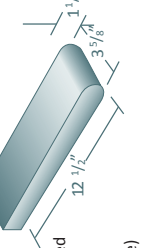

Specifications

Traditional Bullnose

9" Bullnose - 3 1/2 x 2 3/16 x 9"

384 Units per pallet

SINGLE

Unit Weight: 4.8 lbs. Kord - 5.6 lbs. Solid
Pallet Weight: 1,883 lbs. Kord - 2,190 lbs. Solid
Coverage: 3.0 Units per lineal foot (using 1/2" grout line)

DOUBLE

Unit Weight: 4.8 lbs. Kord - 5.6 lbs. Solid
Pallet Weight: 1,883 lbs. Kord - 2,190 lbs. Solid
Coverage: 3.0 Units per lineal foot (using 1/2" grout line)

12" Bullnose - 3 1/2 x 2 3/16 x 11 1/2"

288 Units per pallet

SINGLE

Unit Weight: 6.0 lbs. Kord - 7.0 lbs. Solid
Pallet Weight: 1,768 lbs. Kord - 2,056 lbs. Solid
Coverage: 3.0 Units per lineal foot (using 1/2" grout line)

DOUBLE

Unit Weight: 6.0 lbs. Kord - 7.0 lbs. Solid
Pallet Weight: 1,768 lbs. Kord - 2,056 lbs. Solid
Coverage: 3.0 Units per lineal foot (using 1/2" grout line)

Specialty Bullnose

320 Units per pallet

Safety Grip Bullnose - 3 5/8 x 1 1/4 x 12 1/2"

Unit Weight: 5.0 lbs. Solid

Pallet Weight: 1,613 lbs.

Available Colors: Brown Flashed, Burgundy, Dark Iron Spot, Light Iron Spot, Medium Iron Spot, Red Flashed, Rose Tan, Royal Salthilo, Sterling Grey, Sunset Red, and Pueblo

Coverage: 3.0 Units per lineal foot (using 3/8" grout line)

120 Units per pallet

Capella Wallcaps - 10 x 2 x 10 5/8"

Unit Weight: 11 lbs.

Pallet Weight: 1,327 lbs.

Available Colors: Sunset Red, Red Flashed, Burgundy, Salthilo, Light Iron Spot, Medium Iron Spot, Dark Iron Spot (Piano also available in Sterling Grey)

Coverage: 1.1 Units per lineal foot (using 1/2" grout line)

Also available in 8" Capella, and 8' / 10" Piano, weights vary by size

400 Units per pallet

Retrofit Bullnose - 3 5/8 x 1 1/4 x 12 1/2"

Unit Weight: 5.0 lbs. Solid

Manufactured Used - white only*

Coverage: 3.0 Units per lineal foot (using 3/8" grout line)

6 pcs per box

Profinish Bullnose - 3 1/2 x 2 3/16 x 11 1/2"

Unit Weight: 6.0 lbs. Solid