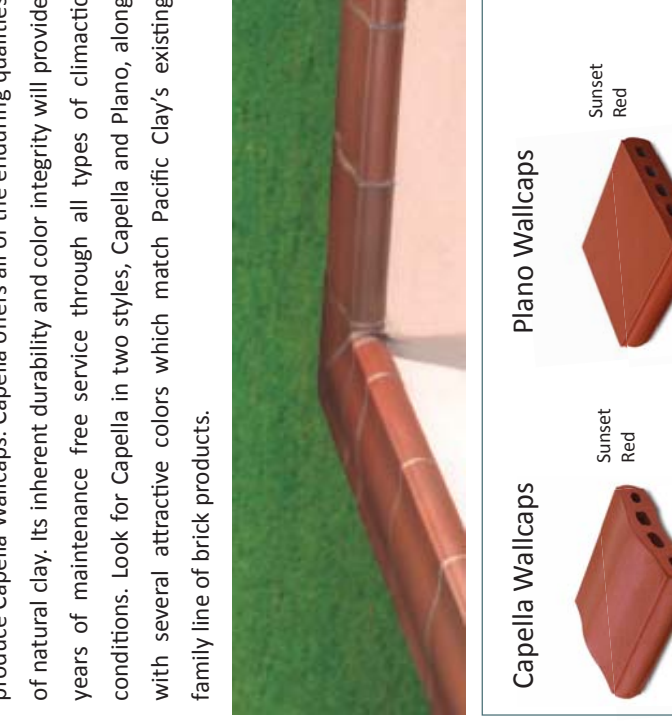

Capella Wallcaps

Piano Wallcaps

Pacific Clay Brick Products

Quality Products Since 1892

14741 Lake Street Lake Elsinore, CA 92530

phone: 951.674.2131

fax: 951.674.6383

www.pacificclay.com

*Manufactured and Manufactured Used - white only are not recommended to be used around pools.

Custom Colors and sizes available (minimum order quantities apply).

Call Pacific Clay for literature on our full family of products such as Bullnose, Face Brick, and Thin Line.

Bricks in this brochure were photographed and printed to match the original brick as closely as possible;

however, production runs vary slightly in color. Color ranges occur in each production run.

Pacific Clay's colors are produced from natural clays - color ranges are inherent in the product and should be

sampled accordingly. Weights listed are averages; individual bricks may vary in dimension and weight while

maintaining accordance with ASTM specifications.

Pacific Clay Products maintains the right to revise packaging and products inventoried.

Standard colors available for all products listed below (except Retrofit Bullnose, ProFinish and Capella Wallcaps): Brown Flashed, Burgundy, Dark Iron Spot, Light Iron Spot, Manufactured Used, Manufactured Used White Only, Medium Iron Spot, Pueblo, Red Flashed, Rose Tan, Royal Salthilo, Sterling Grey and Sunset Red.

All Bullnose meet or exceed the requirements of ASTM C-902 and are Die Skin in texture.