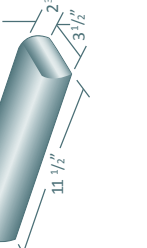

Profinish Bullnose - 3 1/2 x 2 3/16 x 11 1/2"

Unit Weight: 6.0 lbs. Solid

Available Colors: Sunset Red, Red Flashed, Burgundy, Medium Iron Spot, Sterling Grey, Brown Flash, Pueblo, Manufactured Used, Manufactured Used - white only, Dark Iron Spot, Light Iron Spot

POOLSIDE BULLNOSE AND WALLCAPS