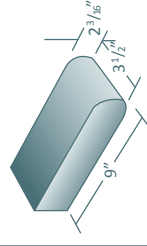

Specifications

Traditional Bullnose

9" Bullnose - 3 1/2 x 2 3/16 x 9"

384 Units per pallet

SINGLE

Unit Weight: 4.8 lbs. Kord - 5.6 lbs. Solid
Pallet Weight: 1,883 lbs. Kord - 2,190 lbs. Solid
Coverage: 3.0 Units per lineal foot (using 1/2" grout line)

DOUBLE

Unit Weight: 4.8 lbs. Kord - 5.6 lbs. Solid
Pallet Weight: 1,883 lbs. Kord - 2,190 lbs. Solid
Coverage: 3.0 Units per lineal foot (using 1/2" grout line)